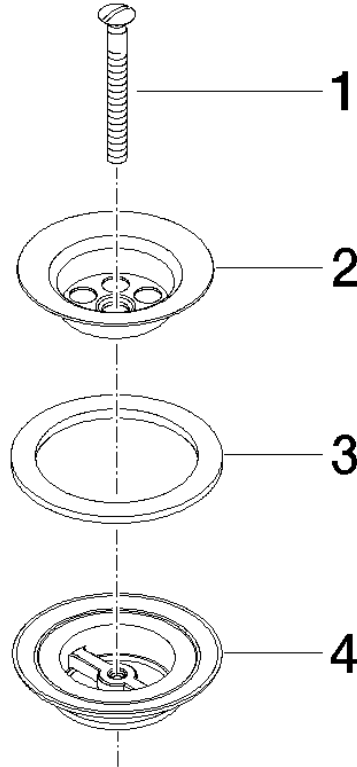

**Grated waste 1 1/4" - Brushed Durabross (23kt Gold)**

IMO

10 100 970

Fits: IMO, LULU, MADISON, MEM, TARA,  
CL.1, LISSÉ, VAIA, META, CYO

	Brushed Durabross (23kt Gold)	10 100 970-28
	Chrome	10 100 970-00
	Brushed Platinum	10 100 970-06
	Platinum	10 100 970-08
	Durabross (23kt Gold)	10 100 970-09
	Dark Chrome	10 100 970-19
	Light Gold	10 100 970-26
	Brushed Light Gold	10 100 970-27
	Brushed Bronze	10 100 970-42
	Brushed Champagne (22kt Gold)	10 100 970-46
	Champagne (22kt Gold)	10 100 970-47
	Brushed Chrome	10 100 970-93
	Brushed Dark Platinum	10 100 970-99

Grated waste 1 1/4" - Brushed Durabronz (23kt Gold)

---

IMO

10 100 970

10 100 970

10 100 970

Parts for other finishes can be found here: [Chrome](#)

### Spare parts list

No.	Item Number	Name	Quantity used	Delivery time
1	09 30 30 115-28	screw	1	20
2	09 11 01 005-28	strainer	1	20
3	09 14 03 005 90	seal	1	60
4	09 11 01 007-07	pop-up waste	1	60